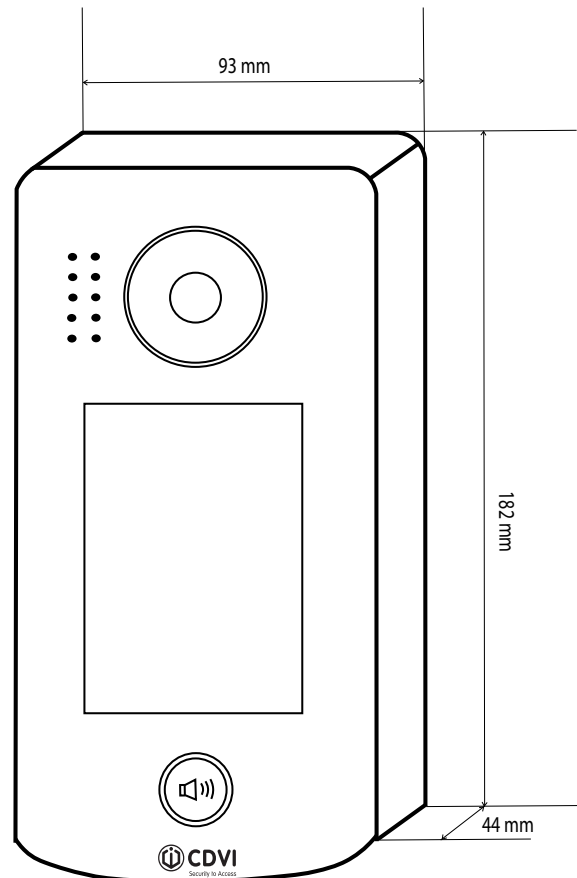

Product Information

Material: Stainless steel panel

Mounting:

Surface mount: CDV-96KP

Flush mount: CDV-96KP-SF

Unlocking time: 1 to 99s

Camera: Color CMOS, 2.0 mega pixel,
1/2.7" fisheye camera,
170° wide angle

Output Specifications

Number of relay circuits: 1

(2 lock outputs with CDV-RLC,
applicable on the monitors only)

Electrical Specifications

Power supply: 24Vdc

Power consumption:

Standby: 15mA

Working: 105mA3

Lock power supply: 12Vdc, 280mA

(Internal power - fail secure only)

Wiring: 2-wire, no polarity

**Download the app
today!**