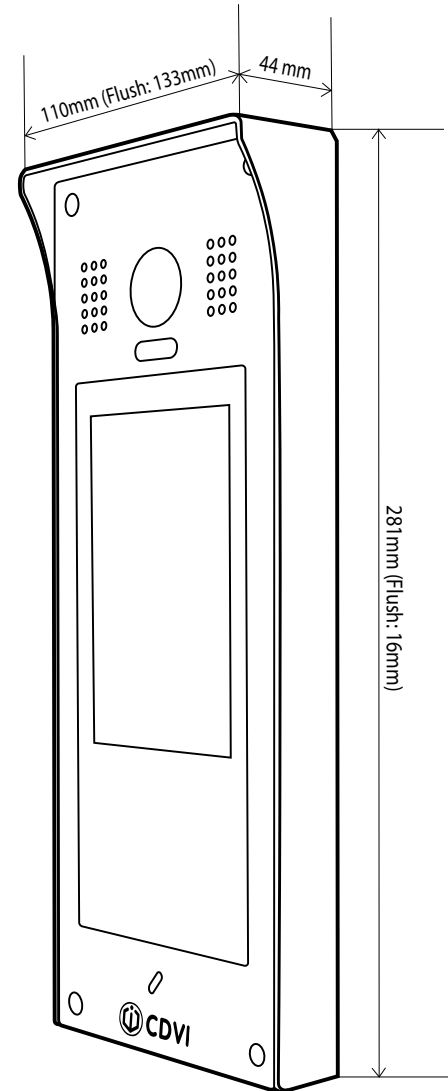

Product Specifications

Material:	Stainless steel panel
Mounting:	Flush or surface mount
Unlocking time:	1 to 99s
Camera:	Type 1/3.7" Ultra Sense, ISP with 77dB WDR 170° fisheye lens
Wiring:	Cat5e or Cat6e
Wiring distance:	100m
Relay circuits:	2
Reader technology:	MIFARE®, Proximity 125khz

Electrical Specifications

Power source:	PoE (IEEE 802.3af Class 0)
Lock power supply:	12Vdc, 250mA (Internal power - fail safe only) (Dry contact - fail safe or fail secure)

**Download the app
today!**

Search: VDP Connect

All the information contained within this document (pictures, drawings, features, dimensions, specifications), could be perceptibly different and can be changed without prior notice. Published: 20 August 2021. CDVI_CDVI-850IP_DS_01_EN_A4_C