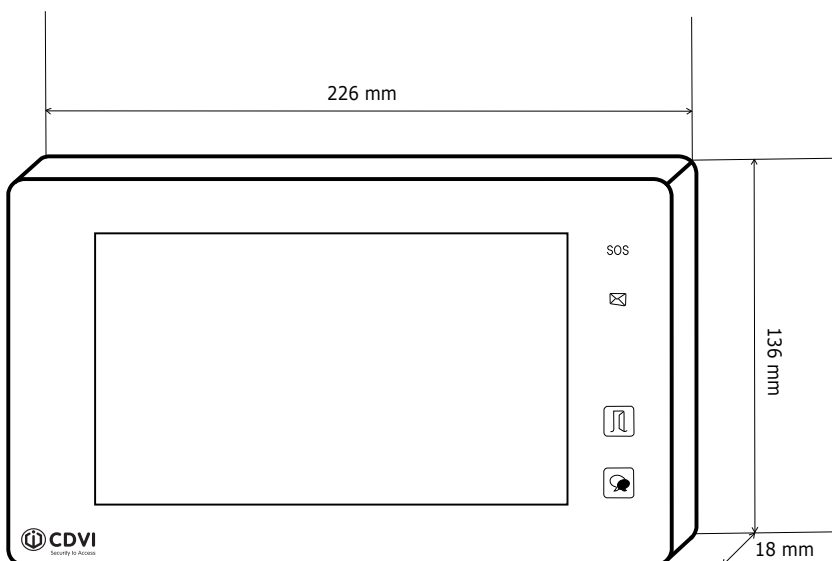

Product Information

Monitor screen: 7 inch digital colour TFT
Video signal: 1 Vp-p, 75Ω, CCIR standard
Display resolutions:
800*3 (R, G, B) x 480 pixels

Output Specifications

Number of relay circuits: 2 (the second lock output requires CDV-RLC)

Electrical Specifications

Power input: 12/24Vdc
Power supply: 20 to 28 Vdc for indoor monitor
Power consumption:
Standby: 0.3W
Working: 7W
Wiring: 2 wires, non-polarised

**Download the app
today!**

Search: VDP Connect