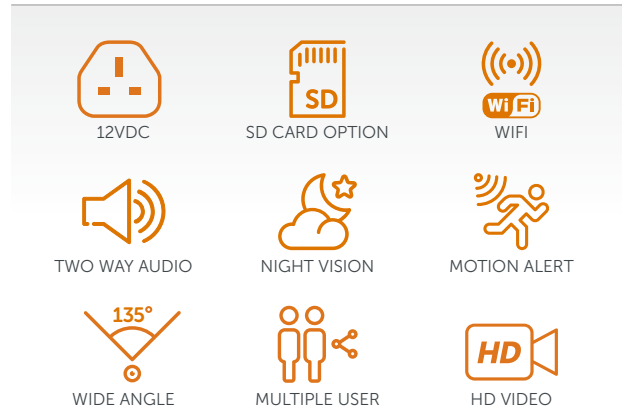

Floodlight Wi-Fi Video Camera

CAM600FL-AMALOCK

Easy to install wireless Wi-Fi video camera to protect your property and vehicles whether its commercial or residential. Whenever a motion is detected, the camera streams an image to your mobile device to alert you of any activity. Dial in at any time to keep an eye on your property 24/7. LED light illumination (1800 Lumen) after dark, to give clearer pictures, and extra protection

- > Plug-in 12VDC
- > 1080P HD video and live streaming
- > 135 degree wide angle lens
- > LED (1800 Lumen) Floodlight
- > 2 way audio intercom
- > Motion alert to your mobile device
- > IR night vision
- > Multiple users per camera
- > Ethernet connection
- > Photosensitive, PIR
- > Micro SD storage
- > 2MP Camera
- > Cloud storage
- > IOS & Android phones are supported
- > DIY install

WIDTH **240** HEIGHT **200** DEPTH **160**

Dimensions in mm.

FREE 30 DAY CLOUD STORAGE

COMPATIBLE WITH:
amazon alexa