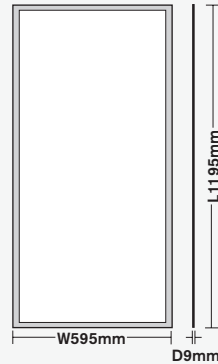

### Specification

<b>LED:</b>	300pcs of 4014
<b>Material:</b>	Aluminium and polypropylene diffuser
<b>Lumen Output:</b>	5400lm
<b>Guarantee:</b>	5 Years
<b>Life Expectancy:</b>	50,000 Hours
<b>Working Temperature:</b>	-10°C - 50°C
<b>Power Factor:</b>	0.9
<b>Beam Angle:</b>	120°
<b>CRI:</b>	80 Ra

### Dimensions

Code	Colour Temperature	Dimensions (L x W x D mm)
BLP12660-30	3000K	1195 x 595 x 9
BLP12660-40	4000K	1195 x 595 x 9
BLP12660-60	6000K	1195 x 595 x 9
BLP60-DRIVER	60W LED DRIVER	115 x 41 x 28