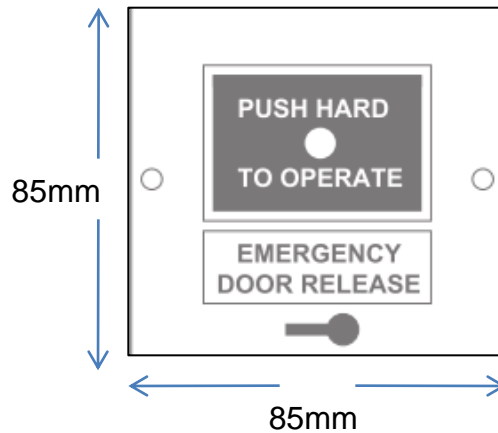

BGU1 and BGU1G

Resettable break glass unit (white / green)

BGU1

BGU1G

- Single pole
- Surface mount
- Double pole option available
- Resettable
- N/O and N/C