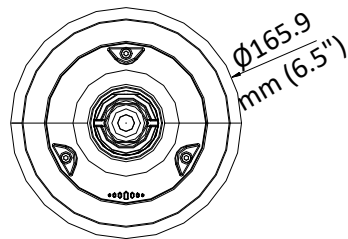

Order Model

ATP4115ID

Dimensions

Accessories