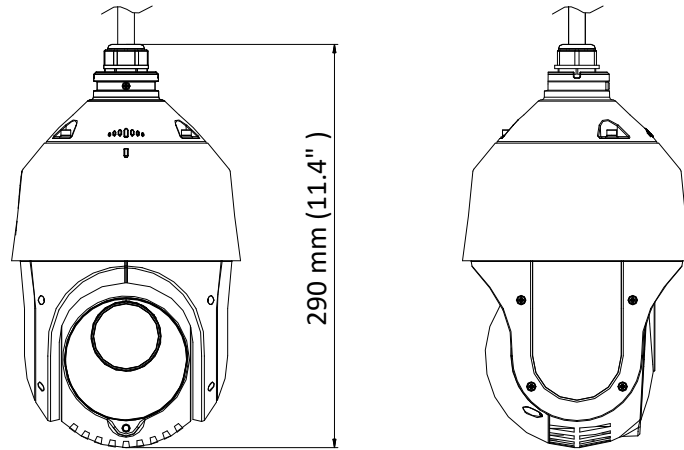

Order Model

ATP4115ID

Dimensions

Accessories