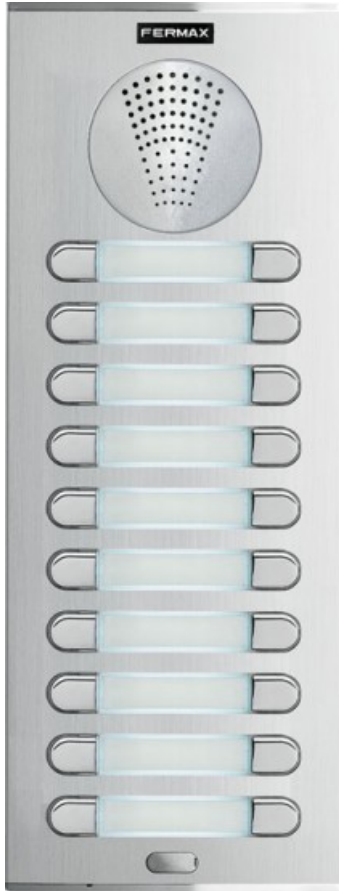

## CITY PANEL 4+N S7 CP210

**Reference:** 70331

Installed in the accesses to the building, they enable communication with homes, door opening, guard unit call , etc.

This new panel model is more robust, more luxurious and higher design and functional quality. The new design, in its video entry version, includes audio and video functions in the same module.

Colour aluminium

Injected zamak chrome finish Call buttons, in line with the curved panel profile. Sealed for outdoors. Equipped with special gold plated contacts for lasting durability.

Pressing the call button is confirmed by an acoustic signal from the amplifier.

Pushbuttons include a polycarbonate card slot (front access) to insert a label with the home owner's name and door number. Built in lighting lets you see the card slots, even in pitch dark.

Conventional System: uses wires common to the whole installation plus 1 call wire (or call return) per home..