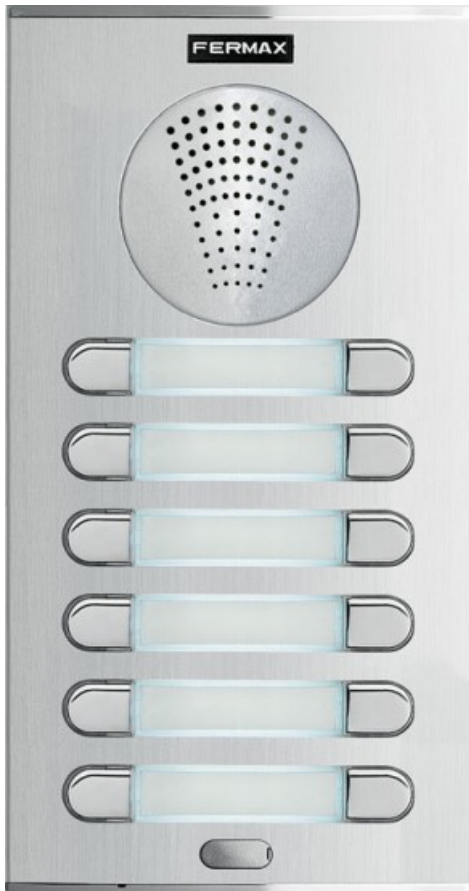

## CITY PANEL 4+N S5 AP206

**Reference:** 70131

Installed in the accesses to the building, they enable communication with homes, door opening, guard unit call , etc.

### DESCRIPTION

Installed in the accesses to the building, they enable communication with homes, door opening, guard unit call , etc.

New Cityline Panel:

CityLine is the "continuous profile" outdoor panel line for buildings.

This new panel model is more robust, more luxurious and higher design and functional quality. The new design, in its video entry version, includes audio and video functions in the same module.

Colour aluminium

Injected zamak chrome finish Call buttons, in line with the curved panel profile. Sealed for outdoors. Equipped with special gold plated contacts for lasting durability.

Pressing the call button is confirmed by an acoustic signal from the amplifier.