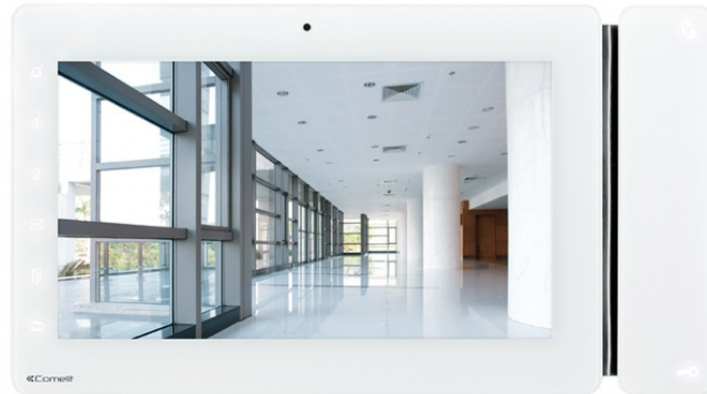

6842W

7-INCH MAXI WIFI MONITOR, VIP

Maxi monitor with Wi-Fi flush-mounted (using the optional box art. 6817) or wall-mounted (with optional support art. 6820) with 7"/ 16:9 touch screen, full-duplex audio with induction loop and soft touch buttons for ViP system. It allows adjustment of the color level, contrast, sound volume and ringtone volume. Fitted with a slot for housing a micro-SD card (not supplied). It is possible to customize the ringtone by choosing between different melodies. Equipped with door opener pushbutton, voice enabling/disabling pushbutton with relevant signaling LEDs and other buttons for self-ignition, privacy function and other programmable functions. It manages the floor door call and call repetition. Compatible with H.264 video format. Dimensions (W x H x D): 223x124x25mm.

AWARDS

DESIGN
MILANO

6842W

7-INCH MAXI WIFI MONITOR, VIP

GENERAL DATA

Height (mm)	124
Width (mm)	223
Depth (mm)	25
Product color	White RAL9003, base grey RAL7001
Type of finishing materials	ABS, Glass
Product weight (g)	700
Flush-mounted	Yes, with a dedicated accessory
Wall-mounted	Yes, with a dedicated accessory
Desk base-mounted	Yes, with a dedicated accessory