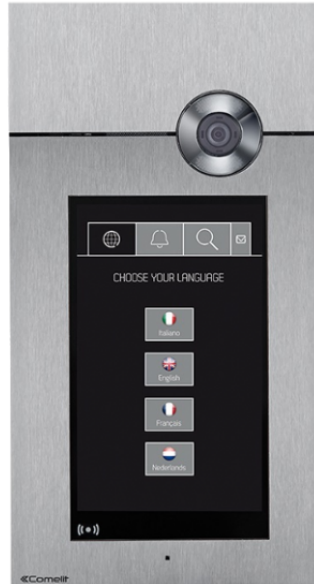

3454HD/A

STAINLESS STEEL 316 TOUCH A/V ENTRANCE PANEL, VIP

Stainless steel flush-mounted entrance panel (fitted level with the wall) with 8" capacitive touch-screen featuring high visibility and impact-proof glass. IK08 certification. Operation with configurable graphics (list of names with search, virtual static buttons up to 10 users, alphabetised directory, number code up to 8 digits). Allows customisation of the virtual buttons and viewing of general apartment block messages. Fully configurable via ViP Manager software. Fitted with RFID reader for local door lock control, an additional relay for various uses and proximity and brightness sensors for optimal operational management. Complete with H.264 compatible audio/video unit art. 4682HD and flush-mounted box with concealed fixing screws. Power supply 33VDC with art. 1596B. Plate dimensions (W x H x D): 182x342x3x3 mm. ViP system. Compatible with H.264 video format.

AWARDS

3454HD/A

STAINLESS STEEL 316 TOUCH A/V ENTRANCE PANEL, VIP

GENERAL DATA

Type	Monoblock
Height (mm)	342
Width (mm)	182
Depth (mm)	45
Product weight (g)	4000
Product color	Steel
Flush-mounted	Yes
Wall-mounted	Yes, with a dedicated accessory

COMPATIBLE SYSTEMS

Compatible audio and audio/video units	Art.4682HD
ViP	Yes

DISPLAY

Display type	Graphic LCD
Display size (")	8
Touch screen	Yes, capacitive
Resolution (pixel)	1280x720

AUDIO FEATURES

Microphone	9.7 (Ø), omnidirectional
Loudspeaker	50mm (Ø), 8 Ohm, 0.2W
Technologies implemented	Echo canceling