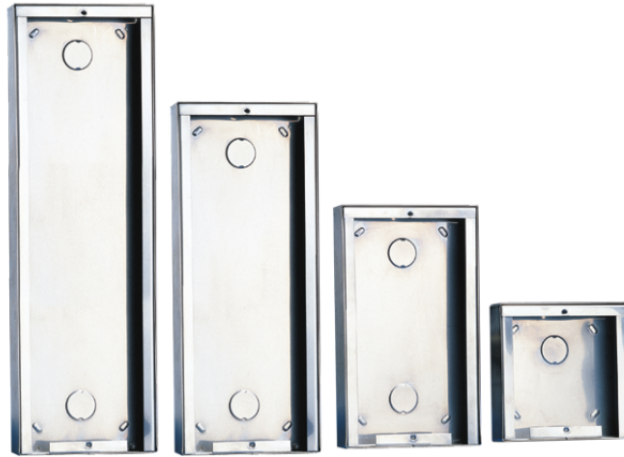

3316/1

POWERCOM 1 MODULE STAINLESS STEEL SURFACE-MOUNTED HOUSING

Stainless steel surface-mounted housing. No. Modules 1, Dimensions 123x123x32,5 mm

3316/1

POWERCOM 1 MODULE STAINLESS STEEL SURFACE-MOUNTED HOUSING

Height (mm)	123
Width (mm)	123
Depth (mm)	32.5

GENERAL DATA

Product color	Grey
---------------	------

COMPATIBILITY

Simplebus 2 audio/video system	Yes
Simplebus 2 audio system	Yes
Access Control system	Yes
Traditional system	Yes
Simplified system	Yes
Comelbus system	Yes
Comtel system	Yes

MOUNTING/INSTALLATION

Wall-mounted	Yes
--------------	-----

AUDIO/VIDEO FEATURES

Audio system	Yes
Audio/video system	Yes