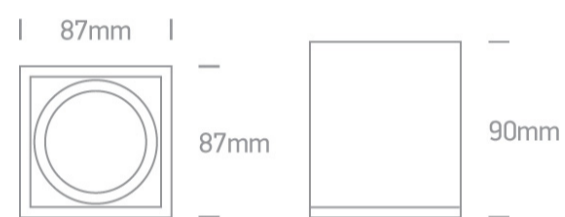

13 Wall & Ceiling > Square Ceiling Lights Natural aluminium

12105B/AL

35w MR16 GU10 Square Ceiling Light.

Complies with standard EN60598-1 and any other specific standards.

Downloads

Dimensions

Physical Specification

Item Group	13 Wall & Ceiling
Family	Square Ceiling Lights Natural aluminium
Order Code	12105B/AL
Colour	Aluminium
Material	Natural Aluminium
Shape	Circular
Height	87mm
Diameter	87mm
Surface Ceiling	Yes
Indoor	Yes
Adjustable	2 Directions