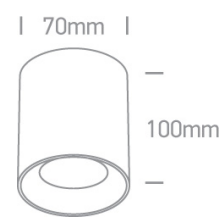

13 Wall & Ceiling > The Dark Light Cylinders

12105AL/W/GL

10W MR16 GU10 Ceiling Light.

Complies with standard EN60598-1 and any other specific standards.

Downloads

Dimensions

Physical Specification

Item Group	13 Wall & Ceiling
Family	The Dark Light Cylinders
Order Code	12105AL/W/GL
Colour	White-Gold
Material	Aluminium
Shape	Circular
Height	100mm
Diameter	70mm
Surface Ceiling	Yes
Indoor	Yes
Adjustable	No

Illumination Diagram

Packing Info

Box Length

8cm

Box Width

7,5cm

Box Height

12cm