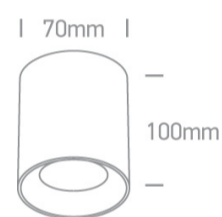

13 Wall & Ceiling>The Dark Light Cylinders

12105AL/B/GL

10W MR16 GU10 Ceiling Light.

Complies with standard EN60598-1 and any other specific standards.

Downloads

Dimensions

Physical Specification

Item Group	13 Wall & Ceiling
Family	The Dark Light Cylinders
Order Code	12105AL/B/GL
Colour	Black-Gold
Material	Aluminium
Shape	Circular
Height	100mm
Diameter	70mm
Surface Ceiling	Yes
Indoor	Yes
Adjustable	No

Illumination Diagram

Packing Info

Box Length

8cm

Box Width

7,5cm

Box Height

12cm