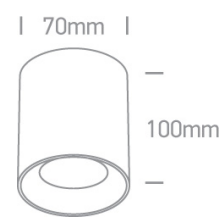

13 Wall & Ceiling>The Dark Light Cylinders

12105AL/B/B

10W MR16 GU10 Ceiling Light.

Complies with standard EN60598-1 and any other specific standards.

Downloads

Dimensions

Physical Specification

Item Group	13 Wall & Ceiling
Family	The Dark Light Cylinders
Order Code	12105AL/B/B
Colour	Black
Material	Aluminium
Shape	Circular
Height	100mm
Diameter	70mm
Surface Ceiling	Yes
Indoor	Yes
Adjustable	No

Illumination Diagram

Packing Info

Box Length

8cm

Box Width

7,5cm

Box Height

12cm