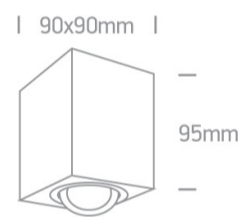

13 Wall & Ceiling>The GU10 Ceiling Lights Aluminium

12105AC/W

10w MR16 GU10 Ceiling Light.

Complies with standard EN60598-1 and any other specific standards.

Downloads

Dimensions

Gallery

Physical Specification

Material

Aluminium

Shape

Circular

Height

90mm

Diameter	95mm
Surface Ceiling	Yes
Indoor	Yes
Adjustable	2 Directions

Electrical Characteristics

Illumination Data

Illumination Diagram	
----------------------	---

Packing Info

Box Length	10cm
Box Width	10cm
Box Height	10,5cm
Box Weight	0,47Kg
Pcs/Carton	10

Carton Length	53cm
Carton Width	22cm
Carton Height	13cm
Carton Weight	4,8Kg
Barcode	5291889027461
HS Code	9405409900