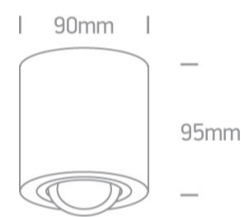

### Dimensions

### Physical Specification

Item Group	13 Wall & Ceiling
Family	The GU10 Ceiling Lights Aluminium
Order Code	12105AB/W
Colour	White
Material	Aluminium
Shape	Circular
Height	90mm
Diameter	95mm
Surface Ceiling	Yes
Indoor	Yes
Adjustable	2 Directions

## Packing Info

Box Length

10cm

Box Width

10cm

Box Height

10,5cm

Box Weight