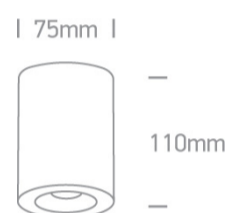

14 Wall & Ceiling LED > The COB Indoor Round Cylinders

12104M/W

4,5W COB LED cement with black reflector, ideal for residential and commercial illumination.

Complete with non-dimmable LED driver.

Complies with standard EN60598-1 and any other specific standards.

Downloads

Dimensions

Gallery

Physical Specification

Item Group	14 Wall & Ceiling LED
Family	The COB Indoor Round Cylinders
Order Code	12104M/W
Colour	White
Material	Cement
Shape	Circular
Height	110mm

Diameter	75mm
Surface Ceiling	Yes
Indoor	Yes
Adjustable	No

Illumination Data

Colour Temperature	3000K
Lumen Output	350lm
Light Efficiency	77,78lm/W
CRI	90
Beam Angle	40°
Illumination Diagram	
Dark Light	Yes

Packing Info

Box Length	13cm
Box Width	13cm
Box Height	16,5cm
Pcs/Carton	18
Barcode	5291889056096
HS Code	9405409900