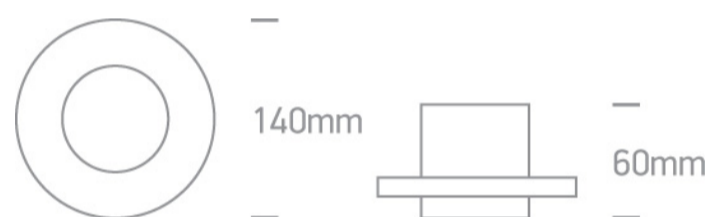

14 Wall & Ceiling LED>Decorative Wall & Ceiling Natural aluminium

**12101/AL/W**

6x0,2W LED Decorative Indoor Wall and Ceiling Light

Complete with non-dimmable LED driver.

Complies with standard EN60598-1 and any other specific standards.

Downloads

Dimensions

Physical Specification

Item Group	14 Wall & Ceiling LED
Family	Decorative Wall & Ceiling Natural aluminium
Order Code	12101/AL/W
Colour	Aluminium
Material	Natural Aluminium
Diffuser Material	PC
Shape	Circular
Height	60mm
Diameter	140mm
Surface Ceiling	Yes
Surface Wall	Yes
Indoor	Yes