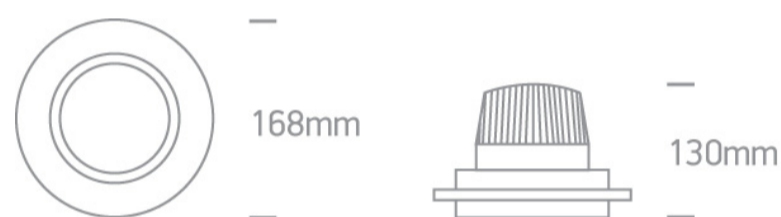

08 Downlights Adjustable LED>The COB Shop Range

11138/W/C

38W COB LED Recessed adjustable downlight, shop range, IP20.

Supplied with non-dimmable LED driver.

Complies with standard EN60598-1 and any other specific standards.

Downloads

Dimensions

Gallery

Physical Specification

Product Type	Gear
Item Group	08 Downlights Adjustable LED
Family	The COB Shop Range
Order Code	11138/W/C
Colour	White
Material	Die Cast
Shape	Circular

Height	130mm
Diameter	168mm
Cutout Hole Diameter	150mm
Recessed Ceiling	Yes
Depth Required	160mm
Indoor	Yes
Adjustable	2 Directions

Illumination Data

Colour Temperature	4000K
Lumen Output	2450lm
Light Efficiency	64,47lm/W
CRI	80
Beam Angle	38°
Illumination Diagram	

Packing Info

Box Length	18cm
Box Width	18cm
Box Height	15cm

Box Weight	1,25kg
Pcs/Carton	12
Barcode	5291889035510
HS Code	9405409900