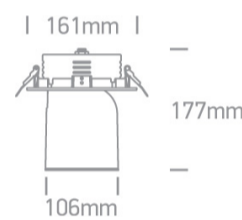

08 Downlights Adjustable LED>The COB Recessed Range

11135L/W/C

35W Recessed COB LED downlight, IP20. Ideal for shops.

Supplied with non-dimmable LED driver.

Complies with standard EN60598-1 and any other specific standards.

Downloads

Dimensions

Gallery

Physical Specification

Item Group	08 Downlights Adjustable LED
Family	The COB Recessed Range
Order Code	11135L/W/C
Colour	White
Material	Die Cast
Shape	Circular
Height	177mm

Cutout Hole Diameter	145mm
Recessed Ceiling	Yes
Depth Required	110mm
Indoor	Yes
Adjustable	2 Directions

Illumination Data

Colour Temperature	4000K
Lumen Output	3050lm
Light Efficiency	87,14lm/W
CRI	80
Beam Angle	45°
Illumination Diagram	

Packing Info

Box Length	16,5cm
Box Width	16,5cm
Box Height	23cm
Box Weight	1,5kg
Pcs/Carton	18
Barcode	5291889043508