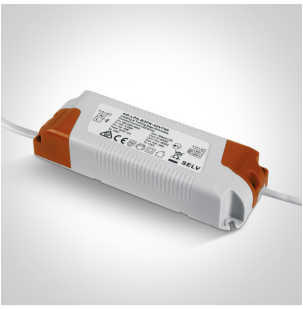

## 11130BT/W/C

30W COB Recessed adjustable Trimless LED spot, IP20.

Requires 700mA driver.

Complies with standard EN60598-1 and any other specific standards.

### Must be ordered separately

89030A

Related items

89030AT

Physical Specification

Item Group	08 Downlights Adjustable LED
Family	COB Trimless LED
Order Code	11130BT/W/C
Colour	White
Material	Aluminium
Shape	Rectangular
Length	150mm
Width	150mm
Height	125mm
Cutout Hole Diameter	110mm
Recessed trimless ceiling	Yes
Depth Required	160mm
Indoor	Yes
Adjustable	2 Directions