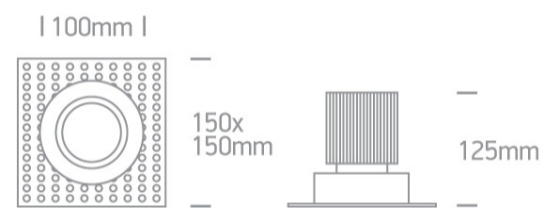

## 11130BT/W/C

30W COB Recessed adjustable Trimless LED spot, IP20.

Requires 700mA driver.

Complies with standard EN60598-1 and any other specific standards.

### Dimensions

### Must be ordered separately

89030A

Related items

89030AT

Physical Specification

Item Group	08 Downlights Adjustable LED
Family	COB Trimless LED
Order Code	11130BT/W/C
Colour	White
Material	Aluminium
Shape	Rectangular
Length	150mm
Width	150mm
Height	125mm
Cutout Hole Diameter	110mm
Recessed trimless ceiling	Yes
Depth Required	160mm
Indoor	Yes
Adjustable	2 Directions

Electrical Characteristics

Fitting	
Input Type	Constant Current
Input Current	700mA
Voltage	42V
Safety Class	III
Power(Watts)	30W
IP Rating	IP20

Light Source
LED Type
LED Brand
Cable Length
F Mark

LED built in
COB
Cree
40cm