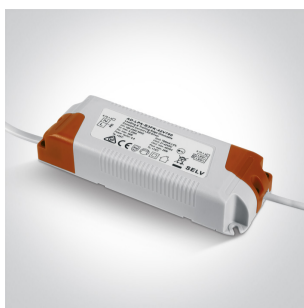

Related items

89030AT

Physical Specification

Item Group	08 Downlights Adjustable LED
Family	The COB Pop Out Range Aluminium
Order Code	11125R/W/C
Colour	White
Material	Aluminium
Shape	Circular
Height	104mm
Diameter	170mm
Cutout Hole Diameter	160mm
Recessed Ceiling	Yes
Depth Required	85mm
Indoor	Yes
Adjustable	2 Directions

Electrical Characteristics

Fitting	
Input Type	Constant Current
Input Current	700mA
Safety Class	III
Power(Watts)	25W
IP Rating	IP20
Light Source	LED built in
LED Type	COB