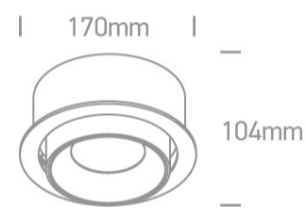

08 Downlights Adjustable LED>The COB Pop Out Range Aluminium

11125R/W/C

25W LED adjustable COB Pop Out Range, IP20.

Requires 700mA driver.

Complies with standard EN60598-1 and any other specific standards.

Downloads

Dimensions

Gallery

Must be ordered separately

89030A

Related items

89030AT

Physical Specification

Item Group	08 Downlights Adjustable LED
Family	The COB Pop Out Range Aluminium
Order Code	11125R/W/C
Colour	White
Material	Aluminium
Shape	Circular
Height	104mm
Diameter	170mm
Cutout Hole Diameter	160mm
Recessed Ceiling	Yes
Depth Required	85mm
Indoor	Yes
Adjustable	2 Directions

Electrical Characteristics

Fitting	
Input Type	Constant Current
Input Current	700mA
Safety Class	III
Power(Watts)	25W
IP Rating	IP20
Light Source	LED built in
LED Type	COB

LED Brand	
Cable Length	
F Mark	