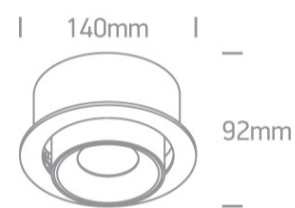

08 Downlights Adjustable LED>The COB Pop Out Range Aluminium

11114R/W/W

14W LED adjustable COB Pop Out Range, IP20.

Requires 700mA driver.

Complies with standard EN60598-1 and any other specific standards.

Downloads

Dimensions

Gallery

Must be ordered separately

89015A

Related items

89015AT

Physical Specification

Item Group	08 Downlights Adjustable LED
Family	The COB Pop Out Range Aluminium
Order Code	11114R/W/W
Colour	White
Material	Aluminium
Shape	Circular
Height	92mm
Diameter	140mm
Cutout Hole Diameter	130mm
Recessed Ceiling	Yes
Depth Required	85mm
Indoor	Yes
Adjustable	2 Directions

Electrical Characteristics

Fitting

Input Type	Constant Current
Input Current	700mA
Safety Class	III
Power(Watts)	14W
IP Rating	IP20
Light Source	LED built in
LED Type	COB

LED Brand
Cable Length
F Mark

Bridgelux
40cm