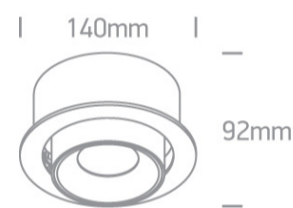

08 Downlights Adjustable LED>The COB Pop Out Range Aluminium

11114R/W/C

14W LED adjustable COB Pop Out Range, IP20.

Requires 700mA driver.

Complies with standard EN60598-1 and any other specific standards.

Downloads

Dimensions

Gallery

Must be ordered separately

89015A

Related items

89015AT

Physical Specification

Item Group	08 Downlights Adjustable LED
Family	The COB Pop Out Range Aluminium
Order Code	11114R/W/C
Colour	White
Material	Aluminium
Shape	Circular
Height	92mm
Diameter	140mm
Cutout Hole Diameter	130mm
Recessed Ceiling	Yes
Depth Required	85mm
Indoor	Yes
Adjustable	2 Directions

Illumination Data

Colour Temperature	4000K
Lumen Output	1100lm
Light Efficiency	78,57lm/W
CRI	80
Beam Angle	36°
Illumination Diagram	

Packing Info

Box Length	20cm
Box Width	20cm
Box Height	15cm
Box Weight	1,15Kg
Pcs/Carton	12
Barcode	5291889046967
HS Code	9405409900