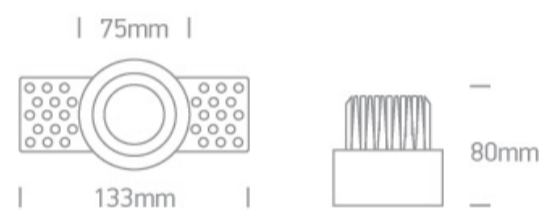

## 11112T/W/W

12W COB LED recessed trimless adjustable spot, suitable for indoor applications, IP20.

Requires 700mA constant current LED driver.

Complies with standard EN60598-1 and any other specific standards.

### Dimensions

### Must be ordered separately

89015A

Related items

89015AT

Physical Specification

Item Group	New 2020 Edition 3
Family	Recessed Spots Adjustable LED
Order Code	11112T/W/W
Colour	White
Material	Die Cast
Shape	Circular
Height	80mm
Diameter	75mm
Cutout Hole Diameter	75mm
Recessed trimless ceiling	Yes
Depth Required	100mm
Indoor	Yes
Adjustable	2 Directions

### Illumination Data

Colour Temperature	3000K
Lumen Output	1100lm
Light Efficiency	91,67lm/W
CRI	80
Beam Angle	38°
Illumination Diagram	
Dark Light	Yes