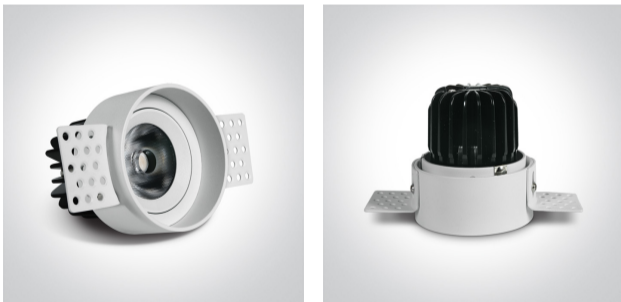

New 2020 Edition 3>Recessed Spots Adjustable LED

## 11112T/W/W

12W COB LED recessed trimless adjustable spot, suitable for indoor applications, IP20.

Requires 700mA constant current LED driver.

Complies with standard EN60598-1 and any other specific standards.

### Must be ordered separately

89015A

Related items

89015AT

Physical Specification

Item Group	New 2020 Edition 3
Family	Recessed Spots Adjustable LED
Order Code	11112T/W/W
Colour	White
Material	Die Cast
Shape	Circular
Height	80mm
Diameter	75mm
Cutout Hole Diameter	75mm
Recessed trimless ceiling	Yes
Depth Required	100mm
Indoor	Yes
Adjustable	2 Directions