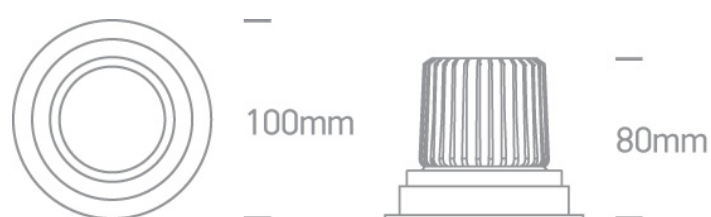

Dimensions