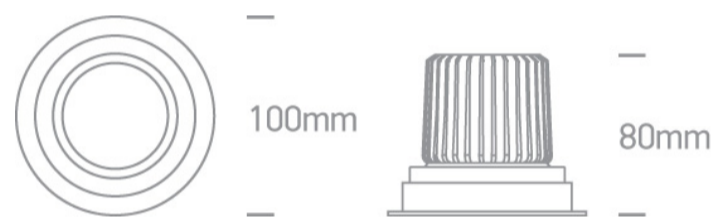

## 11112E/W/EW

12W LED Dark Light Recessed adjustable spot, IP20.

Requires 700mA driver.

Complies with standard EN60598-1 and any other specific standards.

### Dimensions