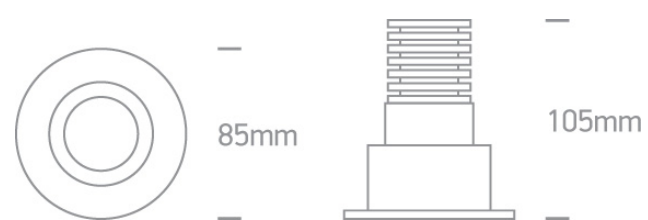

## 11112DL/B/W

12W LED Dark Light Recessed adjustable spot, IP20.

Requires 700mA driver.

Complies with standard EN60598-1 and any other specific standards.

### Dimensions

### Must be ordered separately

89015A

Related items

89015AT

Physical Specification

Item Group	04 Recessed Spots Adjustable LED
Family	The 12W COB Dark Light
Order Code	11112DL/B/W
Colour	Black
Material	Aluminium
Shape	Circular
Height	105mm
Diameter	85mm
Cutout Hole Diameter	75mm
Recessed Ceiling	Yes
Depth Required	140mm
Indoor	Yes
Adjustable	1 Direction

### Illumination Data

Colour Temperature	3000K
Lumen Output	900lm
Light Efficiency	75lm/W
CRI	80
Beam Angle	24°
Illumination Diagram	
Dark Light	Yes

3000K
900lm
75lm/W
80
24°

Yes