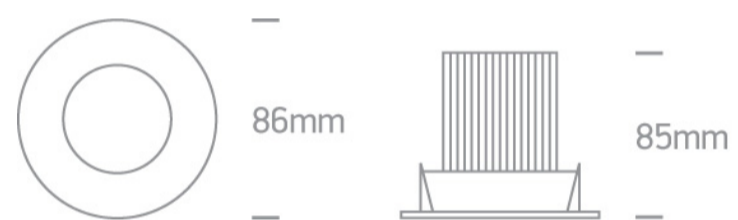

04 Recessed Spots Adjustable LED>The Dark Light Range

11112D/W/W

12W LED Dark Light Recessed adjustable spot, IP20.

Requires 700mA driver.

Complies with standard EN60598-1 and any other specific standards.

Downloads

Dimensions

Gallery

Must be ordered separately

89015A

Physical Specification

Item Group	04 Recessed Spots Adjustable LED
Family	The Dark Light Range
Order Code	11112D/W/W
Colour	White
Material	Aluminium
Shape	Circular
Height	85mm
Diameter	86mm
Cutout Hole Diameter	79mm
Recessed Ceiling	Yes
Depth Required	110mm
Indoor	Yes
Adjustable	1 Direction

Electrical Characteristics

Fitting

Input Type	Constant Current
Input Current	700mA
Safety Class	
Power(Watts)	12W
IP Rating	IP20
Light Source	LED built in
LED Number	1
Cable Length	40cm
F Mark	

Illumination Data

Colour Temperature	3000K
--------------------	-------

Lumen Output	650lm
Light Efficiency	54,16lm/W
CRI	80
Beam Angle	38°
Illumination Diagram	
Dark Light	Yes

Packing Info

Box Length	10cm
Box Width	10cm
Box Height	11cm
Box Weight	0,322Kg
Pcs/Carton	24
Barcode	5291889036968
HS Code	9405409900