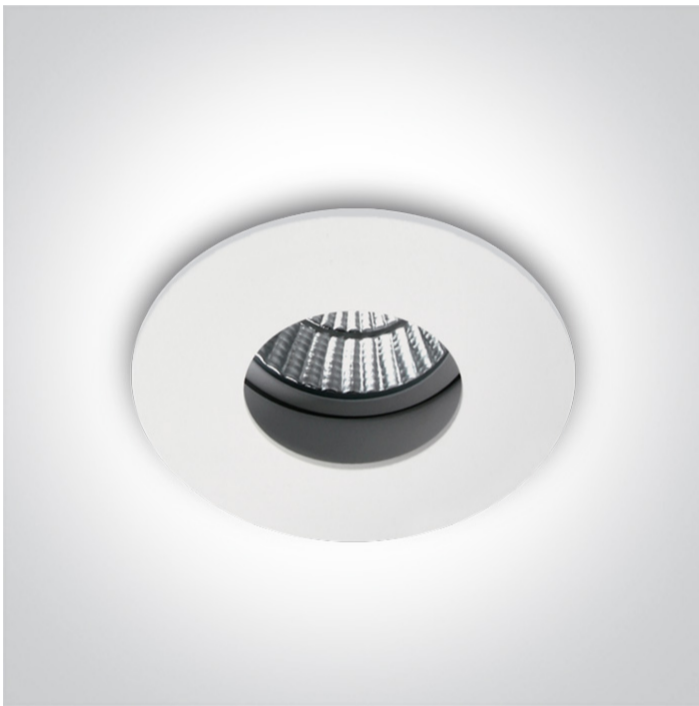

04 Recessed Spots Adjustable LED>The Dark Light Range

11112D/W/W

12W LED Dark Light Recessed adjustable spot, IP20.

Requires 700mA driver.

Complies with standard EN60598-1 and any other specific standards.

Downloads

Dimensions

Gallery

Must be ordered separately

89015A

Physical Specification

Item Group	04 Recessed Spots Adjustable LED
Family	The Dark Light Range
Order Code	11112D/W/W
Colour	White
Material	Aluminium
Shape	Circular
Height	85mm
Diameter	86mm
Cutout Hole Diameter	79mm
Recessed Ceiling	Yes
Depth Required	110mm
Indoor	Yes
Adjustable	1 Direction

Electrical Characteristics

Fitting

Input Type	Constant Current
Input Current	700mA
Safety Class	
Power(Watts)	12W
IP Rating	IP20
Light Source	LED built in
LED Number	1
Cable Length	40cm
F Mark	

Illumination Data

Colour Temperature	3000K
--------------------	-------

Lumen Output	650lm
Light Efficiency	54,16lm/W
CRI	80
Beam Angle	38°
Illumination Diagram	
Dark Light	Yes

Packing Info

Box Length	10cm
Box Width	10cm
Box Height	11cm
Box Weight	0,322Kg
Pcs/Carton	24
Barcode	5291889036968
HS Code	9405409900