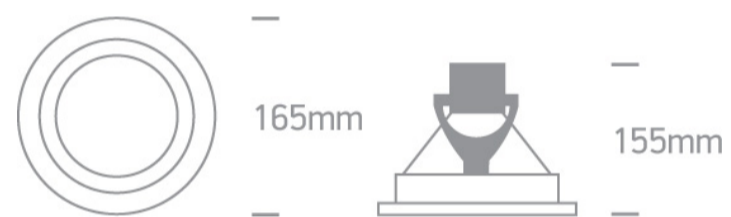

07 Downlights Adjustable > Adjustable R111 Range

11110U/G

Recessed adjustable R111 downlight with G53 lampholder.

Complies with standard EN60598-1 and any other specific standards.

Downloads

Dimensions

Physical Specification

Item Group	07 Downlights Adjustable
Family	Adjustable R111 Range
Order Code	11110U/G
Colour	Grey
Material	Die Cast
Shape	Circular
Height	155mm
Diameter	165mm
Cutout Hole Diameter	152mm
Recessed Ceiling	Yes
Depth Required	180mm
Indoor	Yes