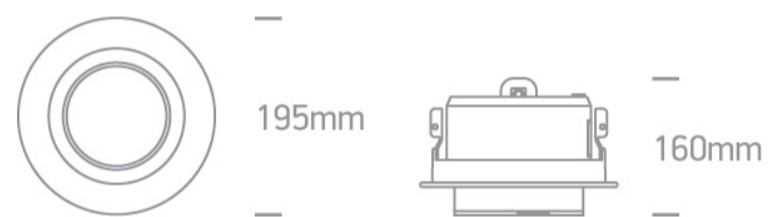

## 11110H/W

Recessed adjustable R111 extractable downlight with GU10 lampholder.

Complies with standard EN60598-1 and any other specific standards.

### Dimensions

### Physical Specification

Item Group	07 Downlights Adjustable
Family	Extractable R111
Order Code	11110H/W
Colour	White
Material	Die Cast
Shape	Circular
Height	160mm
Diameter	195mm
Cutout Hole Diameter	185mm
Recessed Ceiling	Yes
Depth Required	110mm
Indoor	Yes