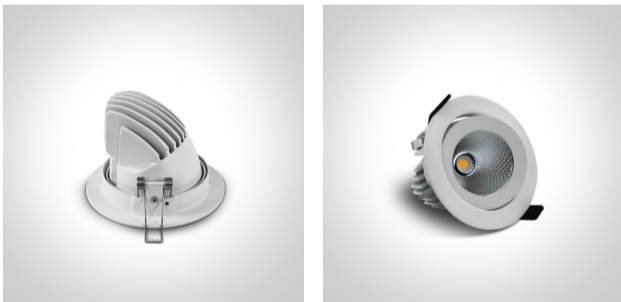

## 11110F/W/W

10W COB LED extractable fitting with great flexibility on movement. Ideal for shops.

Supplied with non-dimmable LED driver.

Complies with standard EN60598-1 and any other specific standards.

Downloads

Dimensions

Gallery

Physical Specification

Item Group

08 Downlights Adjustable LED

Family

The COB Extractable Range

Order Code

11110F/W/W

Colour

White

Material

Die Cast

Shape

Circular