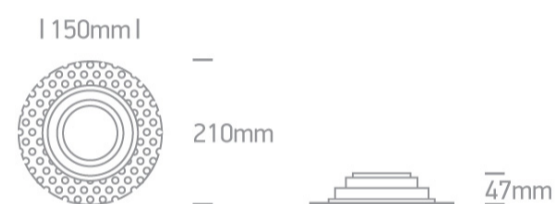

07 Downlights Adjustable > The R111 Trimless Shop Range

11110ATR/W

Recessed adjustable R111 trimless shop range with GU10 lampholder.

Complies with standard EN60598-1 and any other specific standards.

Downloads

Dimensions

Gallery

Physical Specification

Item Group	07 Downlights Adjustable
Family	The R111 Trimless Shop Range
Order Code	11110ATR/W
Colour	White
Material	Die Cast
Shape	Circular
Height	47mm

Diameter	210mm
Cutout Hole Diameter	170mm
Recessed Ceiling	Yes
Depth Required	150mm
Indoor	Yes
Adjustable	2 Directions

Electrical Characteristics

Gear	No
Fitting + Driver	
Input Voltage	100-240V
50 Hz	Yes
60 Hz	Yes
Safety Class	
Power(Watts)	75W
IP Rating	IP20
Light Source	Replaceable lamp
Lamp Holder	GU10
Number of Lamps	1
Dimmable	N/A
Cable Length	20cm
F Mark	

Illumination Data

Illumination Diagram	
----------------------	---

Packing Info

Box Length	21,5cm
Box Width	21,5cm

Box Height	7cm
Box Weight	0,66Kg
Pcs/Carton	10
Carton Length	45cm
Carton Width	23cm
Carton Height	38cm
Carton Weight	6,8Kg
Barcode	5291889057192
HS Code	9405409900