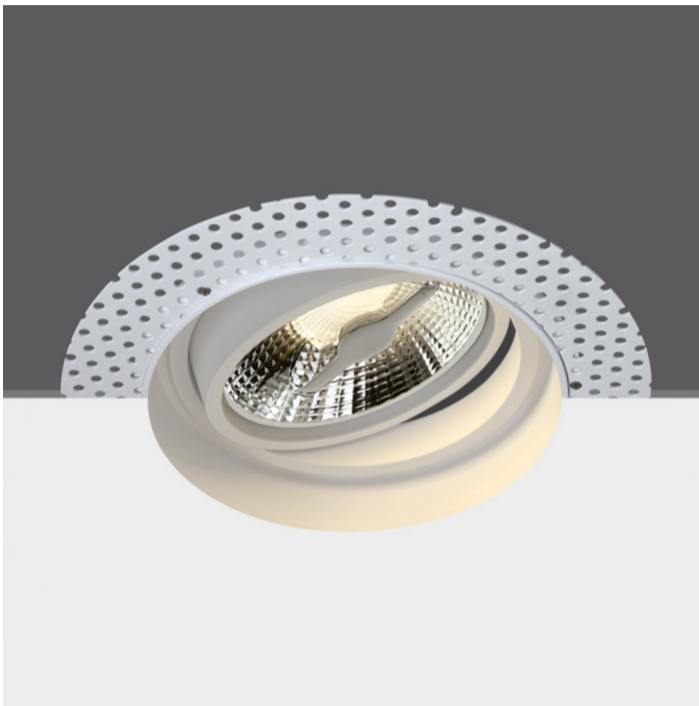

07 Downlights Adjustable > The R111 Trimless Shop Range

11110ATR/W

Recessed adjustable R111 trimless shop range with GU10 lampholder.

Complies with standard EN60598-1 and any other specific standards.

Downloads

Dimensions

Gallery

Physical Specification

Item Group	07 Downlights Adjustable
Family	The R111 Trimless Shop Range
Order Code	11110ATR/W
Colour	White
Material	Die Cast
Shape	Circular
Height	47mm

Diameter	210mm
Cutout Hole Diameter	170mm
Recessed Ceiling	Yes
Depth Required	150mm
Indoor	Yes
Adjustable	2 Directions