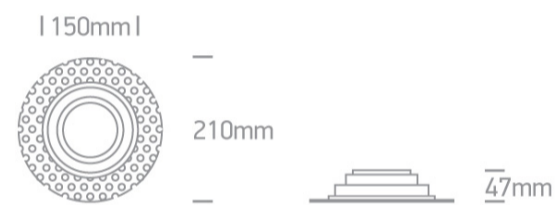

07 Downlights Adjustable > The R111 Trimless Shop Range

11110ATR/B

Recessed adjustable R111 trimless shop range with GU10 lampholder.

Complies with standard EN60598-1 and any other specific standards.

Downloads

Dimensions

Gallery

Physical Specification

Item Group	07 Downlights Adjustable
Family	The R111 Trimless Shop Range
Order Code	11110ATR/B
Colour	Black
Material	Die Cast
Shape	Circular
Height	47mm

Diameter	210mm
Cutout Hole Diameter	170mm
Recessed Ceiling	Yes
Depth Required	150mm
Indoor	Yes
Adjustable	2 Directions

Electrical Characteristics

Gear	No
Fitting + Driver	
Input Voltage	100-240V
50 Hz	Yes
60 Hz	Yes
Safety Class	
Power(Watts)	75W
IP Rating	IP20
Light Source	Replaceable lamp
Lamp Holder	GU10
Number of Lamps	1
Dimmable	N/A
Cable Length	20cm
F Mark	

Illumination Data

Illumination Diagram	
----------------------	---

Packing Info

Box Length	21,5cm
Box Width	21,5cm

Box Height	7cm
Box Weight	0,66Kg
Pcs/Carton	10
Carton Length	45cm
Carton Width	23cm
Carton Height	38cm
Carton Weight	6,7Kg
Barcode	5291889057208
HS Code	9405409900