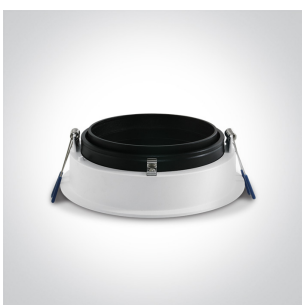

07 Downlights Adjustable > The R111 Dark Light Shop Range

11110AD/B

Recessed adjustable Dark light R111 downlight with GU10 lampholder.

Complies with standard EN60598-1 and any other specific standards.

Downloads

Dimensions

Gallery

Physical Specification

Item Group	07 Downlights Adjustable
Family	The R111 Dark Light Shop Range
Order Code	11110AD/B
Colour	Black
Material	Die Cast
Shape	Circular
Height	52mm

Diameter	170mm
Cutout Hole Diameter	155mm
Recessed Ceiling	Yes
Depth Required	150mm
Indoor	Yes
Adjustable	2 Directions