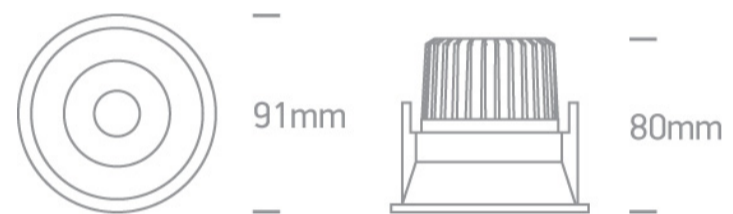

Dimensions