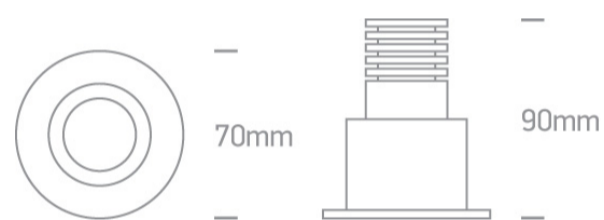

04 Recessed Spots Adjustable LED>The COB Shop & Hotel Range

11107DL/W/W

7W LED Dark Light Recessed adjustable spot, IP20.

Requires 700mA driver.

Complies with standard EN60598-1 and any other specific standards.

Downloads

Dimensions

Gallery

Must be ordered separately

89015A

## Physical Specification

Item Group	04 Recessed Spots Adjustable LED
Family	The COB Shop & Hotel Range
Order Code	11107DL/W/W
Colour	White
Material	Aluminium
Shape	Circular
Height	90mm
Diameter	70mm
Cutout Hole Diameter	60mm
Recessed Ceiling	Yes
Depth Required	100mm
Indoor	Yes
Adjustable	1 Direction

## Illumination Data

Colour Temperature	3000K
Lumen Output	450lm
Light Efficiency	64,28lm/W
CRI	80
Beam Angle	38°
Illumination Diagram	
Dark Light	Yes