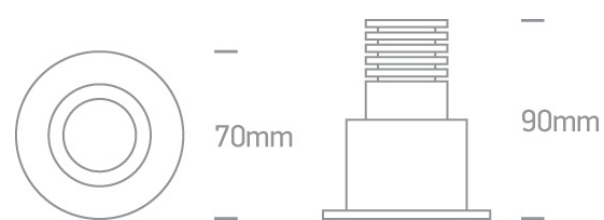

04 Recessed Spots Adjustable LED>The COB Shop & Hotel Range

11107DL/B/W

7W LED Dark Light Recessed adjustable spot, IP20.

Requires 700mA driver.

Complies with standard EN60598-1 and any other specific standards.

Downloads

Dimensions

Gallery

Must be ordered separately

89015A

Physical Specification

Item Group	04 Recessed Spots Adjustable LED
Family	The COB Shop & Hotel Range
Order Code	11107DL/B/W
Colour	Black
Material	Aluminium
Shape	Circular
Height	90mm
Diameter	70mm
Cutout Hole Diameter	60mm
Recessed Ceiling	Yes
Depth Required	100mm
Indoor	Yes
Adjustable	1 Direction

Electrical Characteristics

Fitting

Input Type	Constant Current
Input Current	700mA
Safety Class	
Power(Watts)	7W
IP Rating	IP20
Light Source	LED built in
LED Type	COB
LED Brand	Cree
LED Number	1
Cable Length	40cm
F Mark	

Illumination Data

Colour Temperature	3000K
Lumen Output	450lm
Light Efficiency	64,28lm/W
CRI	80
Beam Angle	38°
Illumination Diagram	
Dark Light	Yes

Packing Info

Box Length	8,5cm
Box Width	8,5cm
Box Height	9,5cm
Box Weight	0,242Kg
Pcs/Carton	50
Barcode	5291889053057
HS Code	9405409900