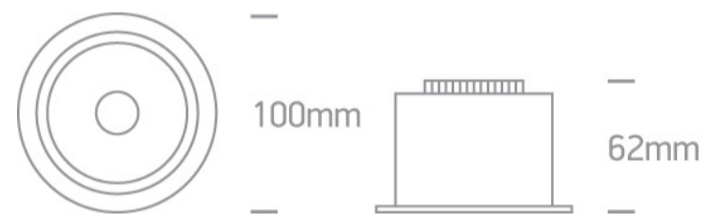

04 Recessed Spots Adjustable LED > The IP54 COB Outdoor/Bathroom Range **11107D/W/W**

7W LED Dark Light Recessed adjustable spot, ideal for bathroom and outdoor installation, IP54.

Requires 700mA driver.

Complies with standard EN60598-1 and any other specific standards.

Downloads

Dimensions

Gallery

Must be ordered separately

89015A

Related items

89015AT

Physical Specification

Item Group	04 Recessed Spots Adjustable LED
Family	The IP54 COB Outdoor/Bathroom Range
Order Code	11107D/W/W
Colour	White
Material	Die Cast
Shape	Circular
Height	62mm
Diameter	100mm
Cutout Hole Diameter	92mm
Recessed Ceiling	Yes
Depth Required	90mm
Indoor	Yes
Outdoor	Yes
Adjustable	2 Directions

Electrical Characteristics

Fitting	
Input Type	Constant Current
Input Current	700mA
Safety Class	III
Power(Watts)	7W
IP Rating	IP54
Light Source	LED built in

LED Type
LED Brand
LED Number
Cable Length
F Mark