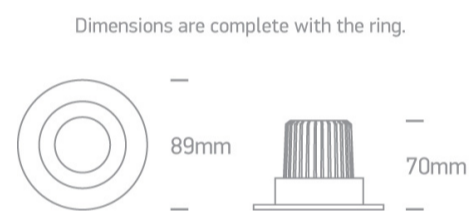

04 Recessed Spots Adjustable LED>The COB Fire Rated

11106PF/W

6W LED Fire Rated Recessed adjustable spot, IP20.

Requires 350mA driver.

Complies with standard EN60598-1 and any other specific standards.

Downloads

Dimensions

Gallery

Must be ordered separately

050044/B

050044/C

050044/MC

050044/W

89008

Physical Specification

| | |
|----------------------|----------------------------------|
| Item Group | 04 Recessed Spots Adjustable LED |
| Family | The COB Fire Rated |
| Order Code | 11106PF/W |
| Colour | White |
| Material | Die Cast |
| Shape | Circular |
| Height | 70mm |
| Diameter | 89mm |
| Cutout Hole Diameter | 75mm |
| Recessed Ceiling | Yes |
| Depth Required | 90mm |
| Indoor | Yes |
| Adjustable | 1 Direction |

Illumination Data

| | |
|----------------------|---|
| Colour Temperature | 3000K |
| Lumen Output | 500lm |
| Light Efficiency | 83,33lm/W |
| CRI | 80 |
| Beam Angle | 40° |
| Illumination Diagram |  |