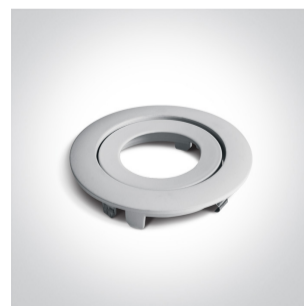

04 Recessed Spots Adjustable LED>The COB Fire Rated

11106PF/W

6W LED Fire Rated Recessed adjustable spot, IP20.

Requires 350mA driver.

Complies with standard EN60598-1 and any other specific standards.

Downloads

Dimensions

Gallery

Must be ordered separately

050044/B

050044/C

050044/MC

050044/W

89008

Physical Specification

| | |
|----------------------|----------------------------------|
| Item Group | 04 Recessed Spots Adjustable LED |
| Family | The COB Fire Rated |
| Order Code | 11106PF/W |
| Colour | White |
| Material | Die Cast |
| Shape | Circular |
| Height | 70mm |
| Diameter | 89mm |
| Cutout Hole Diameter | 75mm |
| Recessed Ceiling | Yes |
| Depth Required | 90mm |
| Indoor | Yes |
| Adjustable | 1 Direction |