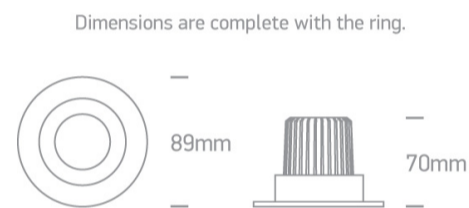

04 Recessed Spots Adjustable LED>The COB Fire Rated

11106PF/C

6W LED Fire Rated Recessed adjustable spot, IP20.

Requires 350mA driver.

Complies with standard EN60598-1 and any other specific standards.

Downloads

Dimensions

Gallery

Must be ordered separately

050044/B

050044/C

050044/MC

050044/W

89008

Physical Specification

Item Group	04 Recessed Spots Adjustable LED
Family	The COB Fire Rated
Order Code	11106PF/C
Colour	White
Material	Die Cast
Shape	Circular
Height	70mm
Diameter	89mm
Cutout Hole Diameter	75mm
Recessed Ceiling	Yes
Depth Required	90mm
Indoor	Yes
Adjustable	1 Direction

Illumination Data

Colour Temperature	4000K
Lumen Output	530lm
Light Efficiency	88,33lm/W
CRI	80
Beam Angle	40°
Illumination Diagram	

Packing Info

Box Length	12cm
Box Width	11cm
Box Height	8,5cm
Box Weight	0,322Kg
Pcs/Carton	20
Barcode	5291889047155
HS Code	9405409900