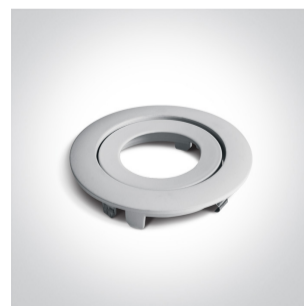

04 Recessed Spots Adjustable LED>The COB Fire Rated

11106PF/C

6W LED Fire Rated Recessed adjustable spot, IP20.

Requires 350mA driver.

Complies with standard EN60598-1 and any other specific standards.

Downloads

Dimensions

Gallery

Must be ordered separately

050044/B

050044/C

050044/MC

050044/W

89008

Physical Specification

Item Group	04 Recessed Spots Adjustable LED
Family	The COB Fire Rated
Order Code	11106PF/C
Colour	White
Material	Die Cast
Shape	Circular
Height	70mm
Diameter	89mm
Cutout Hole Diameter	75mm
Recessed Ceiling	Yes
Depth Required	90mm
Indoor	Yes
Adjustable	1 Direction