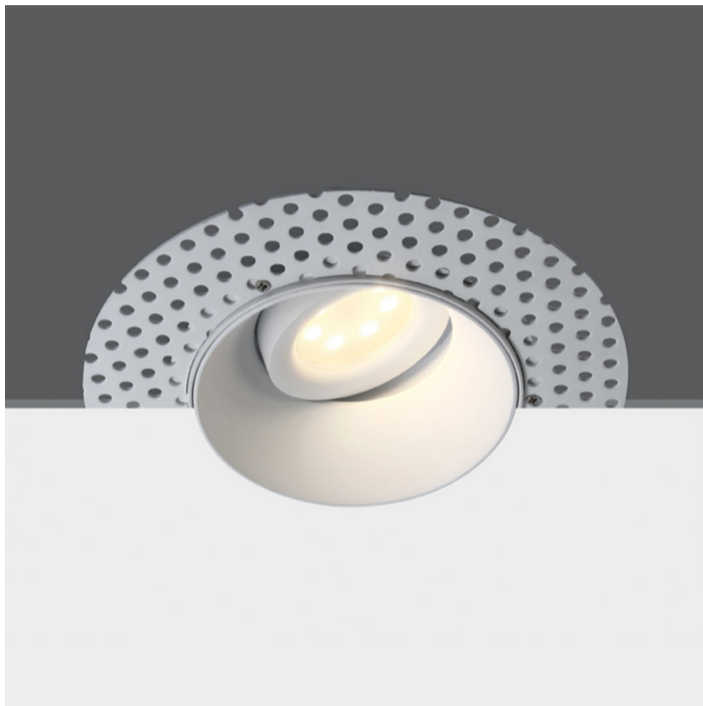

03 Recessed Spots Adjustable > The Trimless GU10 Range

## 11105UTR/W

Recessed Trimless adjustable MR16 spot with GU10 lamp holder.

Complies with standard EN60598-1 and any other specific standards.

### Dimensions

### Physical Specification

Item Group	03 Recessed Spots Adjustable
Family	The Trimless GU10 Range
Order Code	11105UTR/W
Colour	White
Material	Die Cast
Shape	Circular
Height	40mm

Diameter	150mm
Cutout Hole Diameter	105mm
Recessed trimless ceiling	Yes
Depth Required	120mm
Indoor	Yes
Adjustable	2 Directions