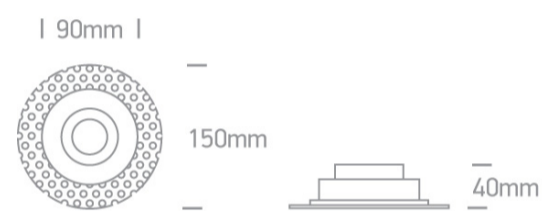

## 11105UTR/W

Recessed Trimless adjustable MR16 spot with GU10 lamp holder.

Complies with standard EN60598-1 and any other specific standards.

### Dimensions

### Physical Specification

Item Group	03 Recessed Spots Adjustable
Family	The Trimless GU10 Range
Order Code	11105UTR/W
Colour	White
Material	Die Cast
Shape	Circular
Height	40mm

Diameter	150mm
Cutout Hole Diameter	105mm
Recessed trimless ceiling	Yes
Depth Required	120mm
Indoor	Yes
Adjustable	2 Directions

#### Packing Info

Box Length	15,5cm
------------	--------

Box Width	15,5cm
Box Height	5,2cm
Box Weight	0,38Kg
Pcs/Carton	20
Carton Length	33cm
Carton Width	33cm
Carton Height	29cm
Carton Weight	7,7Kg
Barcode	5291889057185
HS Code	9405409900