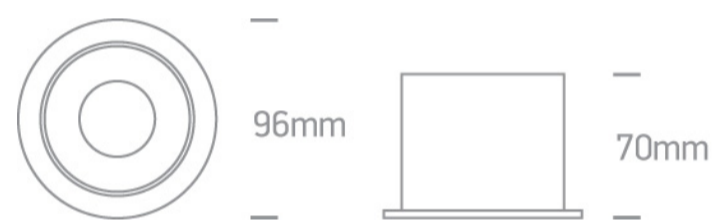

03 Recessed Spots Adjustable > Dark Light Round Metal

11105TA/W

Dark Light Recessed adjustable MR16 spot with GU10 lampholder and push-in ring.

Complies with standard EN60598-1 and any other specific standards.

Downloads

Dimensions

Physical Specification

Item Group	03 Recessed Spots Adjustable
Family	Dark Light Round Metal
Order Code	11105TA/W
Colour	White
Material	Metal
Shape	Circular
Height	70mm
Diameter	96mm
Cutout Hole Diameter	80mm
Recessed Ceiling	Yes
Depth Required	130mm
Indoor	Yes