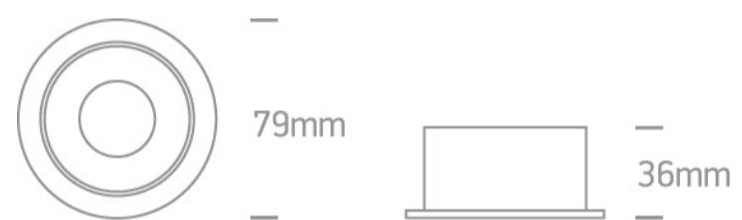

03 Recessed Spots Adjustable > The Chill Out Range

11105M/W/BS

White Body Brass Reflector Adjustable Dark Light Recessed MR16 spot with GU10 lampholder.

Complies with standard EN60598-1 and any other specific standards.

Downloads

Dimensions

Gallery

Physical Specification

Item Group	03 Recessed Spots Adjustable
Family	The Chill Out Range
Order Code	11105M/W/BS
Colour	White-Brass
Material	Aluminium
Shape	Circular
Height	36mm

Diameter	79mm
Cutout Hole Diameter	70mm
Recessed Ceiling	Yes
Depth Required	120mm
Indoor	Yes
Adjustable	1 Direction

Electrical Characteristics

Gear	No
Fitting + Driver	
Input Voltage	100-240V
50 Hz	Yes
60 Hz	Yes
Safety Class	
Power(Watts)	10W
IP Rating	IP20
Light Source	Replaceable lamp
Lamp Holder	GU10
Dimmable	N/A
Cable Length	15cm
F Mark	