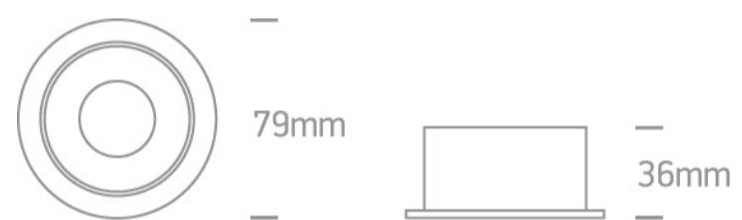

03 Recessed Spots Adjustable > The Chill Out Range

11105M/B/BS

Black Body Brass Reflector Adjustable Dark Light Recessed MR16 spot with GU10 lampholder.

Complies with standard EN60598-1 and any other specific standards.

Downloads

Dimensions

Gallery

Physical Specification

Item Group	03 Recessed Spots Adjustable
Family	The Chill Out Range
Order Code	11105M/B/BS
Colour	Black-Brass
Material	Aluminium
Shape	Circular
Height	36mm

Diameter	79mm
Cutout Hole Diameter	70mm
Recessed Ceiling	Yes
Depth Required	120mm
Indoor	Yes
Adjustable	1 Direction

Electrical Characteristics

Gear	No
Fitting + Driver	
Input Voltage	100-240V
50 Hz	Yes
60 Hz	Yes
Safety Class	
Power(Watts)	10W
IP Rating	IP20
Light Source	Replaceable lamp
Lamp Holder	GU10
Dimmable	N/A
Cable Length	15cm
F Mark	