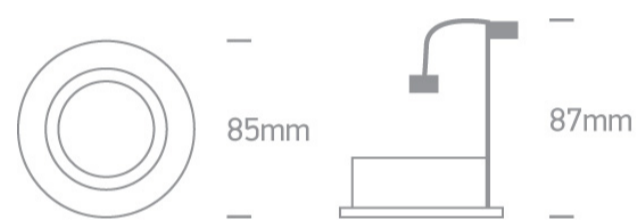

03 Recessed Spots Adjustable > The Classic GU10 Range

11105GU/W

Recessed adjustable MR16 spot with GU10 lamp holder.

Complies with standard EN60598-1 and any other specific standards.

Downloads

Dimensions

Physical Specification

Item Group	03 Recessed Spots Adjustable
Family	The Classic GU10 Range
Order Code	11105GU/W
Colour	White
Material	Die Cast
Shape	Circular
Height	87mm
Diameter	85mm
Cutout Hole Diameter	75mm
Recessed Ceiling	Yes
Depth Required	95mm
Indoor	Yes

Adjustable

1 Direction

Electrical Characteristics

Gear

No

Fitting + Driver

Input Voltage

100-240V