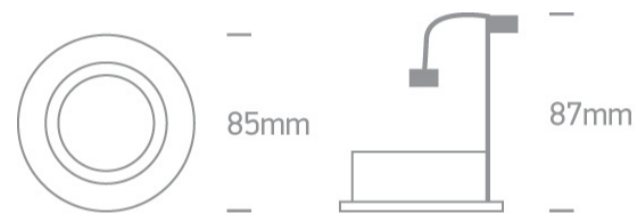

## 11105GU/C

Recessed adjustable MR16 spot with GU10 lamp holder.

Complies with standard EN60598-1 and any other specific standards.

### Dimensions

### Physical Specification

Item Group	03 Recessed Spots Adjustable
Family	The Classic GU10 Range
Order Code	11105GU/C
Colour	Chrome
Material	Die Cast
Shape	Circular
Height	87mm
Diameter	85mm
Cutout Hole Diameter	75mm
Recessed Ceiling	Yes
Depth Required	95mm
Indoor	Yes