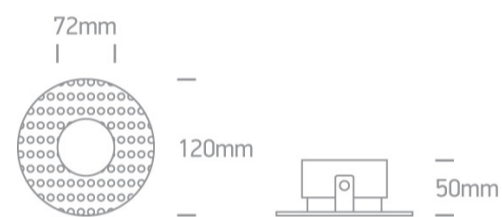

03 Recessed Spots Adjustable > The Trimless GU10 Range

11105DTR/W

Recessed Trimless adjustable MR16 spot with GU10 lamp holder.

Complies with standard EN60598-1 and any other specific standards.

Downloads

Dimensions

Gallery

Physical Specification

Item Group	03 Recessed Spots Adjustable
Family	The Trimless GU10 Range
Order Code	11105DTR/W
Colour	White
Material	Aluminium
Shape	Circular
Height	50mm

Diameter	120mm
Cutout Hole Diameter	90mm
Recessed trimless ceiling	Yes
Depth Required	120mm
Indoor	Yes
Adjustable	1 Direction

Electrical Characteristics

Gear	No
Fitting + Driver	
Input Voltage	100-240V
50 Hz	Yes
60 Hz	Yes
Safety Class	
Power(Watts)	50W
IP Rating	IP20
Light Source	Replaceable lamp
Lamp Holder	GU10
Number of Lamps	1
Dimmable	N/A
Cable Length	15cm
F Mark	

Illumination Data

Illumination Diagram	
Dark Light	Yes

Packing Info

Box Length	12,5cm
------------	--------

Box Width	12,5cm
Box Height	7cm
Box Weight	0,300Kg
Pcs/Carton	36
Barcode	5291889050292
HS Code	9405409900